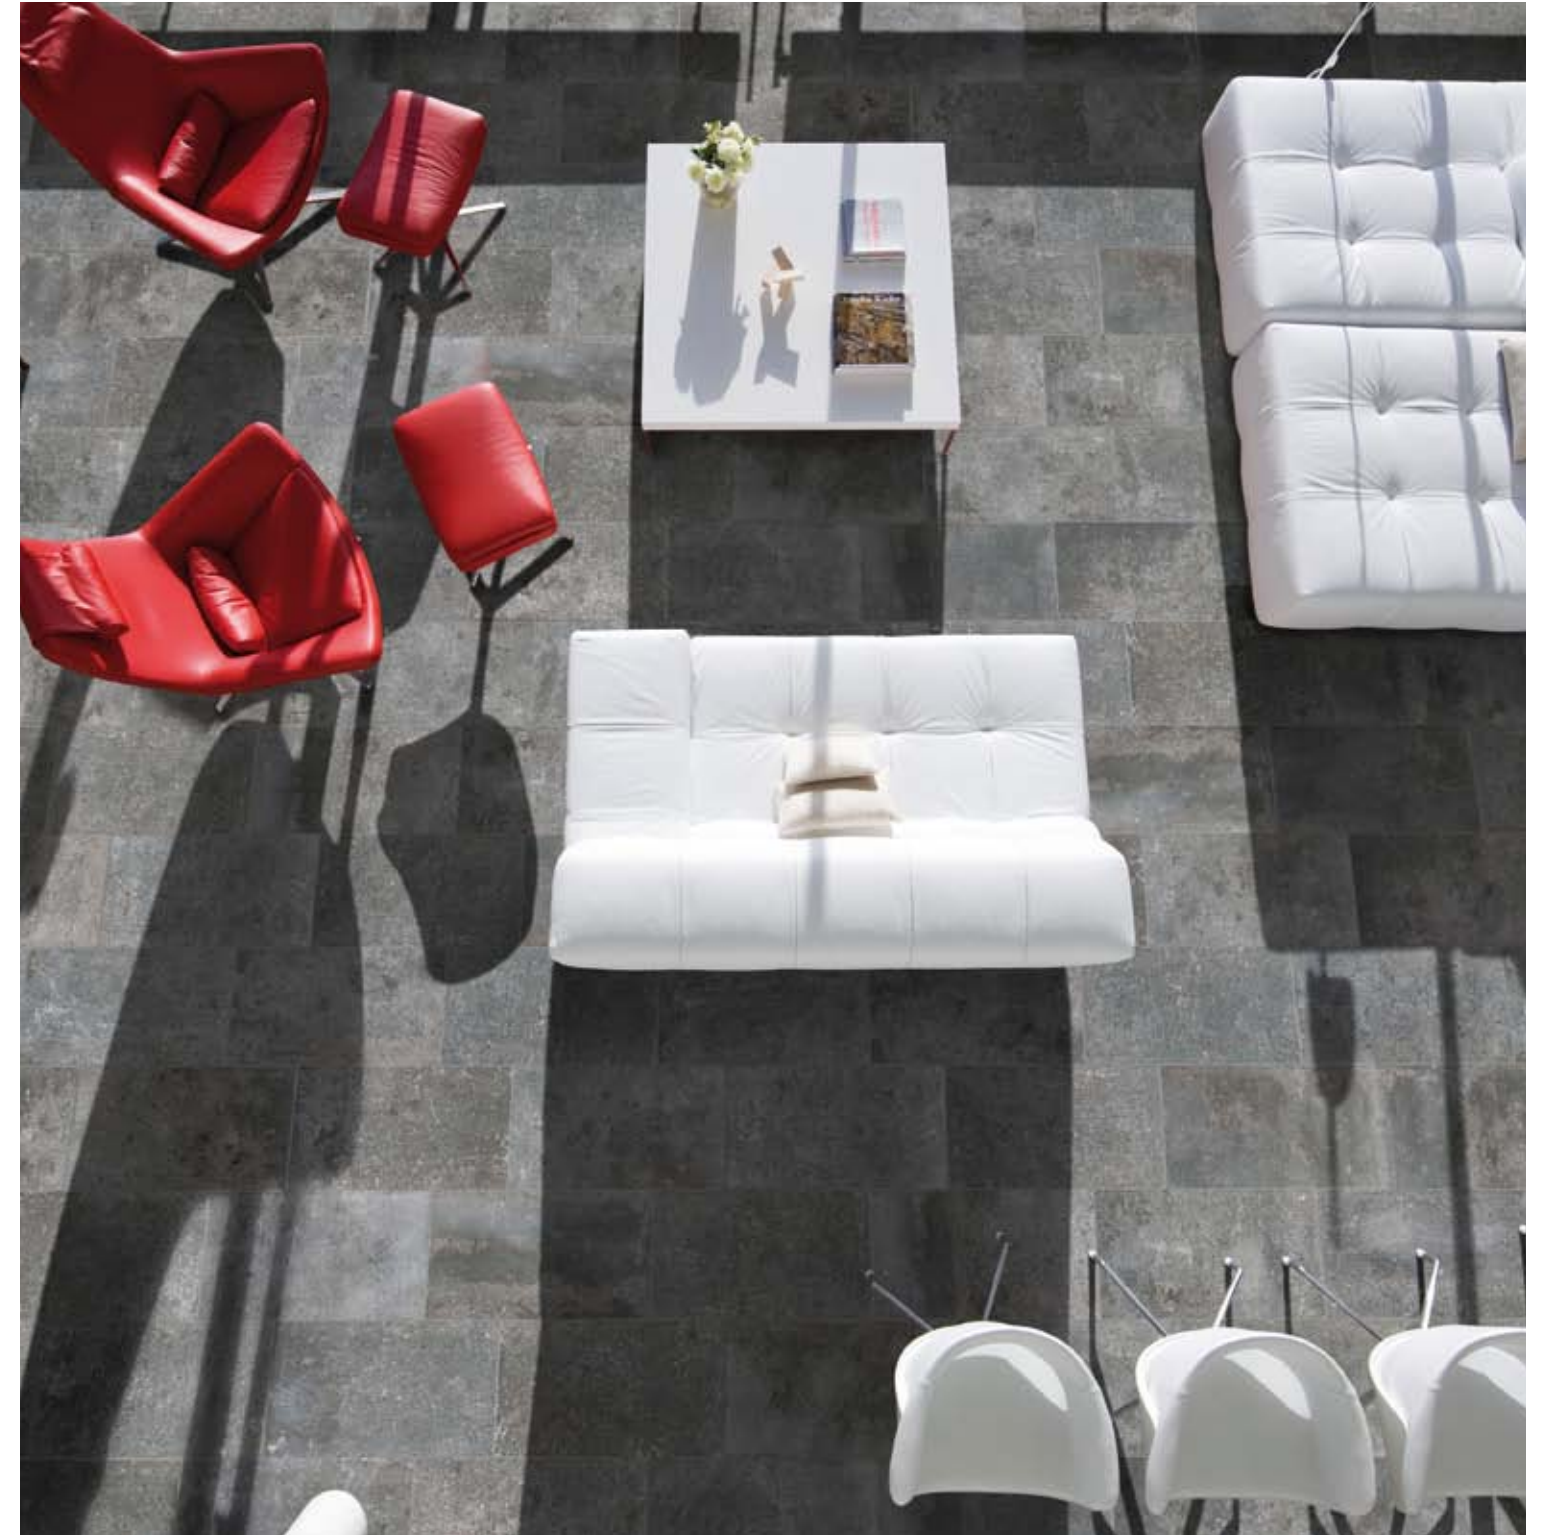

Hemos elegido **mystery blue stone** para la terraza del Hotel por su **durabilidad** y su increíble acabado **antideslizante**. Es un pavimento especialmente adecuado para **espacios públicos**. Buscábamos un estilo vanguardista y un acabado estético muy depurado.

We have chosen **mystery blue stone** for the hotel terrace as it is **durable** and has an incredible **non-slip** finish. The flooring is especially suitable for **public areas**. We were seeking an avant-garde style and a refined aesthetic finish.

Nous avons choisi **mystery blue stone** pour la terrasse de l'Hôtel en raison de sa **durabilité** et de son incroyable finition **anti-glissante**. Il s'agit d'un revêtement particulièrement **adapté aux espaces publics**. Nous recherchions un style avant-gardiste et une finition esthétique très épurée.