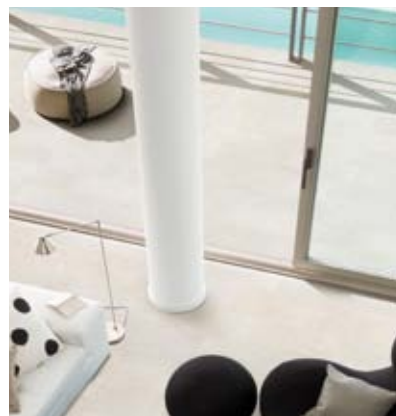

07 REVESTIMIENTO
Los diseños **mystery** ofrecen soluciones para revestimiento interior y exterior: desde el baño, la cocina o la chimenea, hasta el muro, la fachada o la terraza.

08 PISCINA SKIMMER
Las piezas acabadas con look piedra convierten la piscina en el centro de todas las miradas.

09 PISCINA DESBORDANTE
Ofrecemos el nuevo sistema **Horyzon**, exclusivo de **Rosa Gres**: estética, facilidad de colocación, y rejillas cerámicas para una integración cromática total.